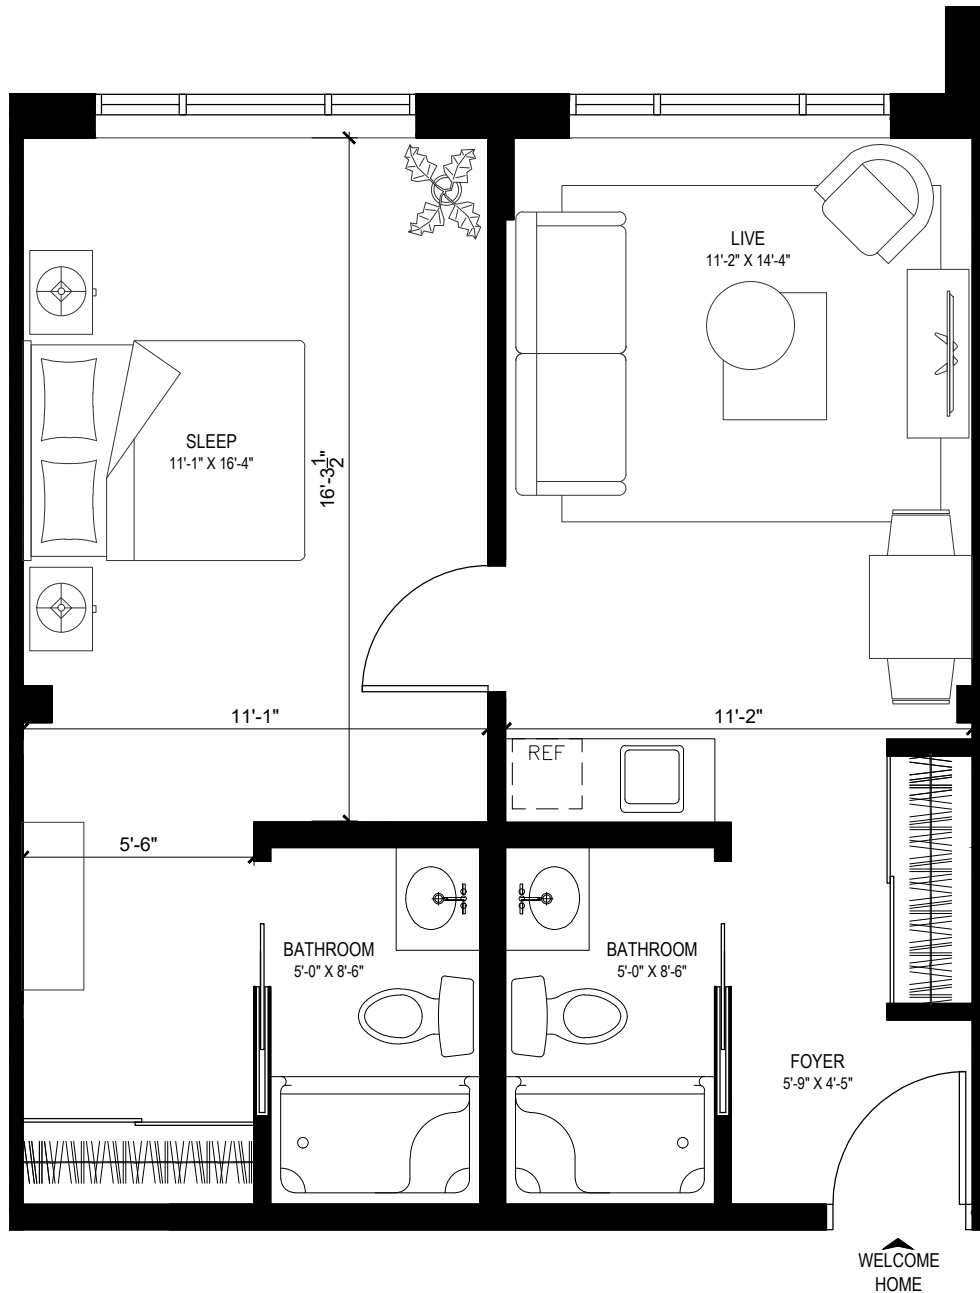

10 WILDPINE COURT, STITTSVILLE ON.

WILDPINE RESIDENCE

1 BEDROOM SUITE (TYP.):
625sq.ft

*SPECIFIC FLOOR INFORMATION AND LOCATION MAY VARY BETWEEN FLOORS. BALCONY AND WINDOW CONDITIONS MAY VARY BY SUITE.
*THESE AREAS ARE NOT BASED ON "AS BUILT" CONDITIONS. ACTUAL AREAS OF UNIT MAY VARY DUE TO SITE CONDITIONS AND CONSTRUCTION. AREA
CALCULATIONS ARE BASED ON B.O.M.A. MEASUREMENT STANDARDS. FROM CENTER OF PARTY WALL TO BRICK FACE.